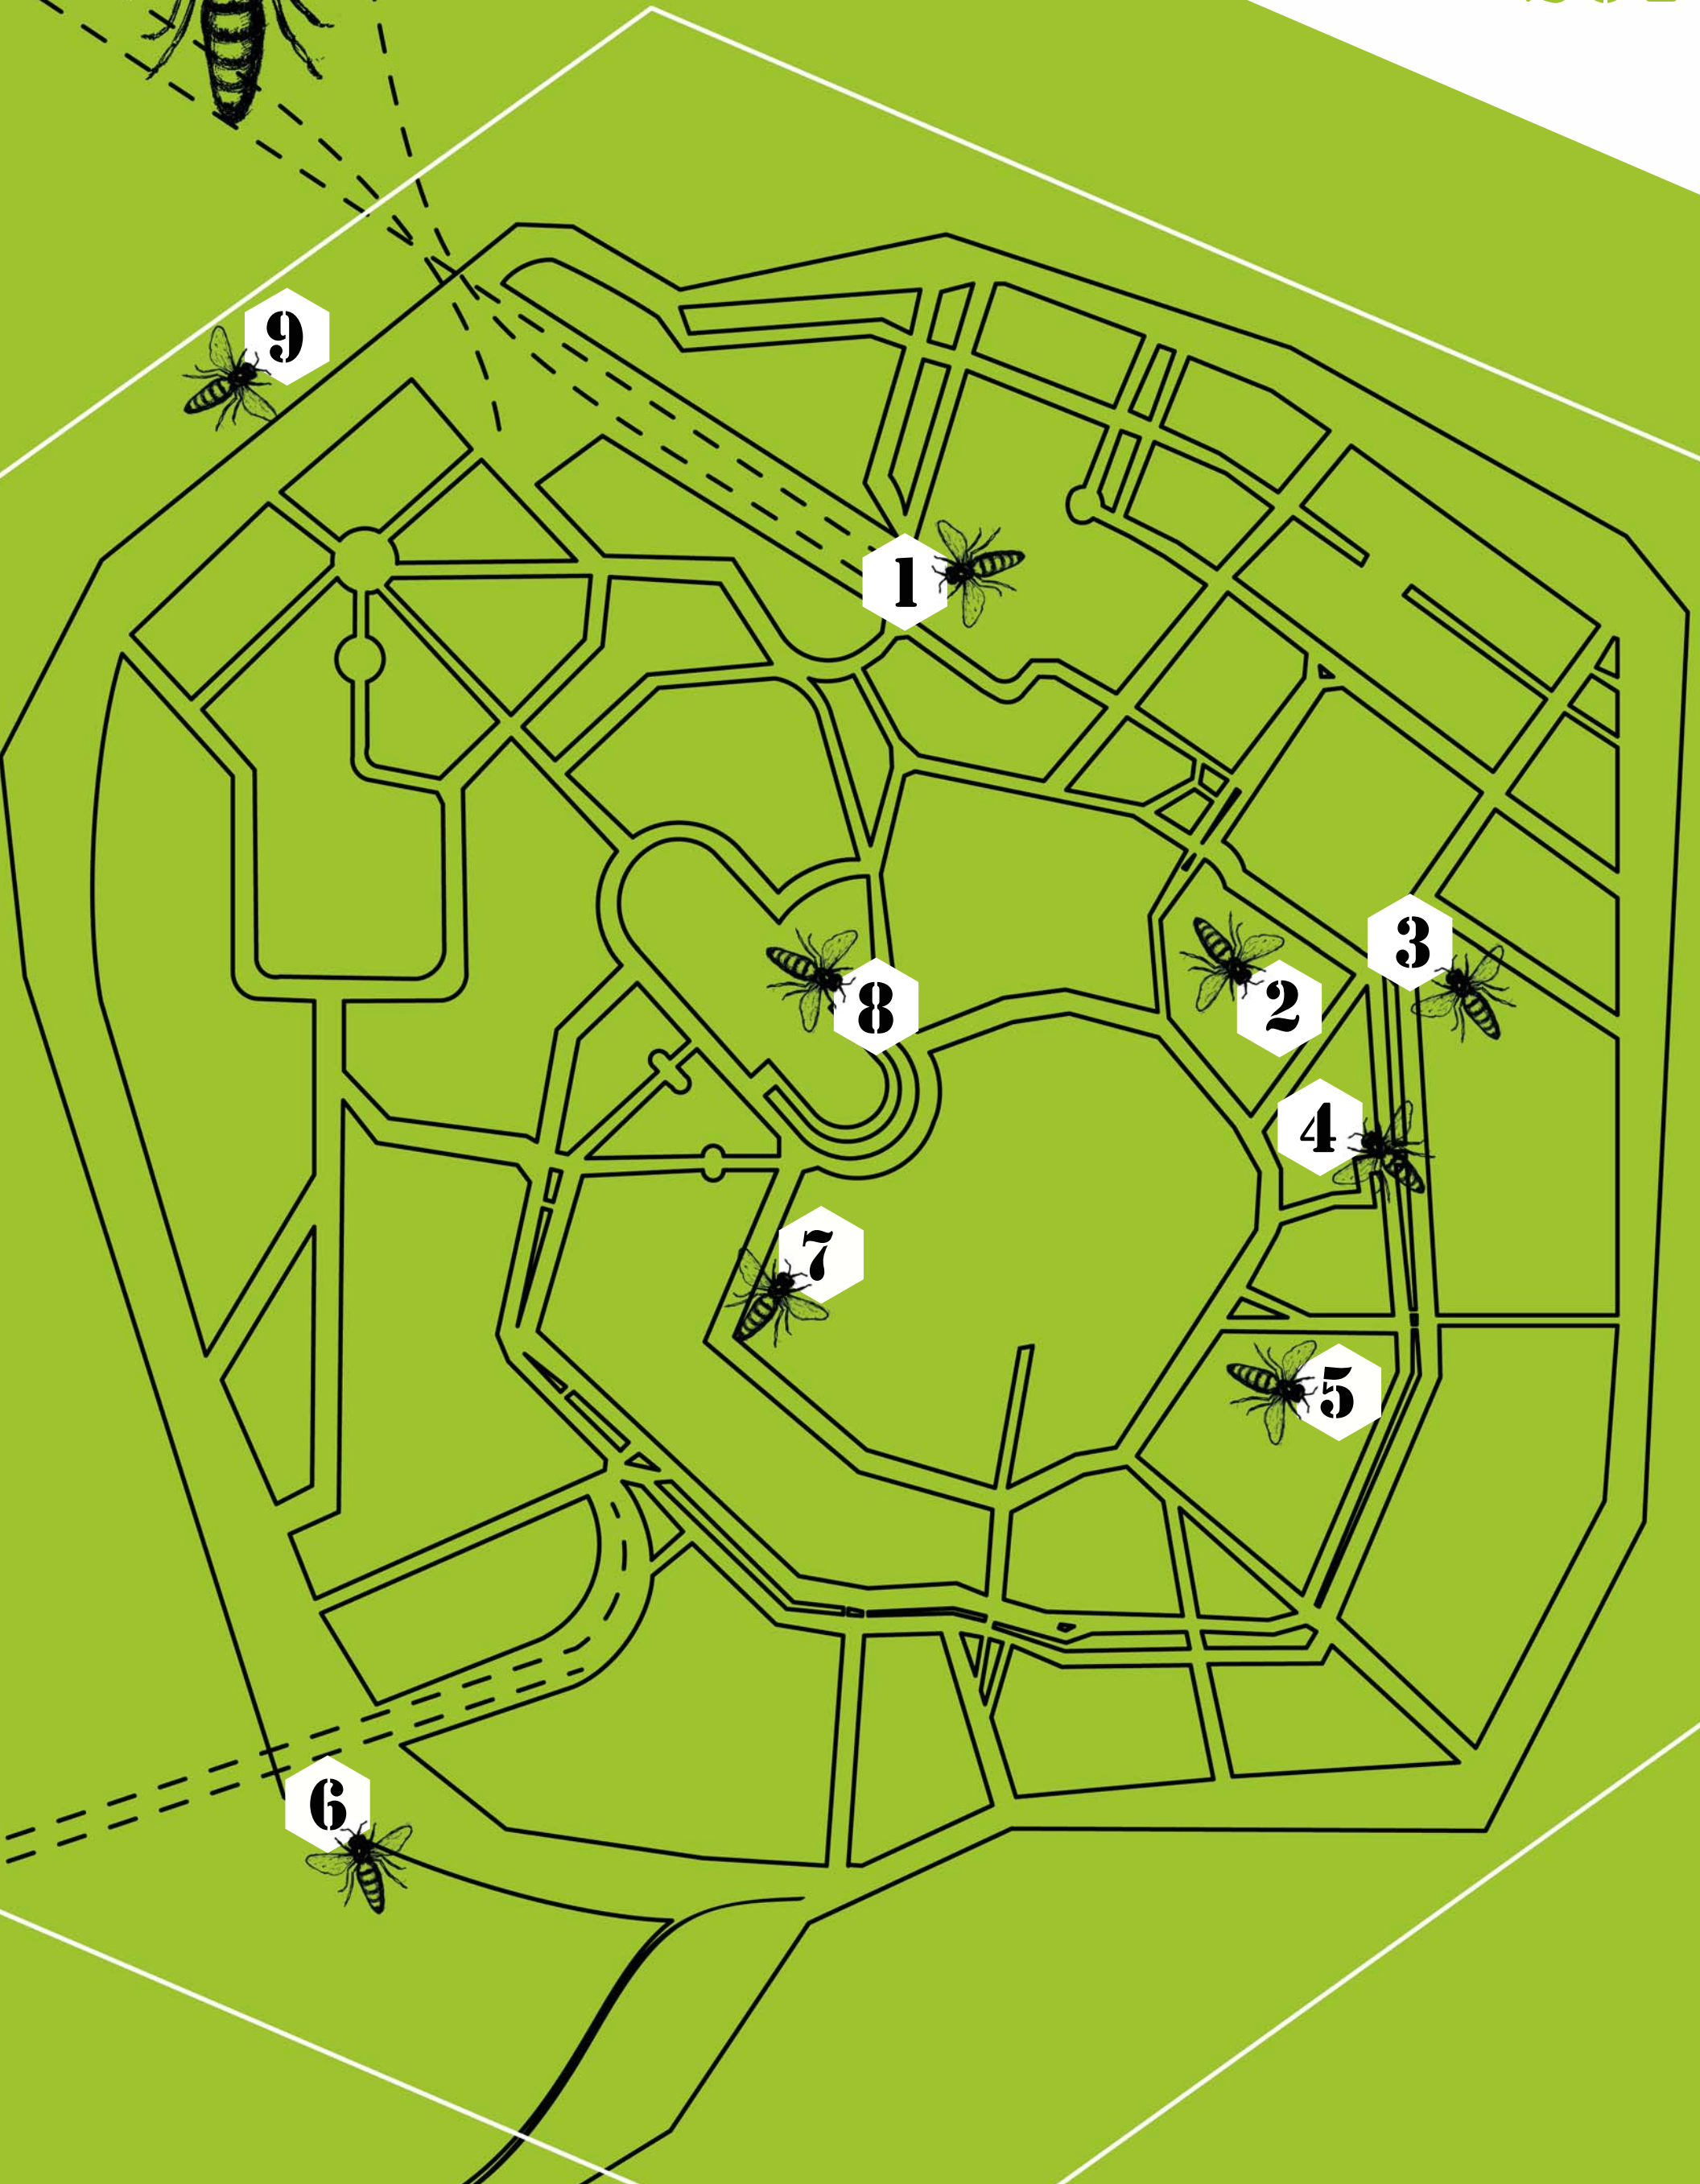

ALVEARI URBANI GREEN ISLAND 2015